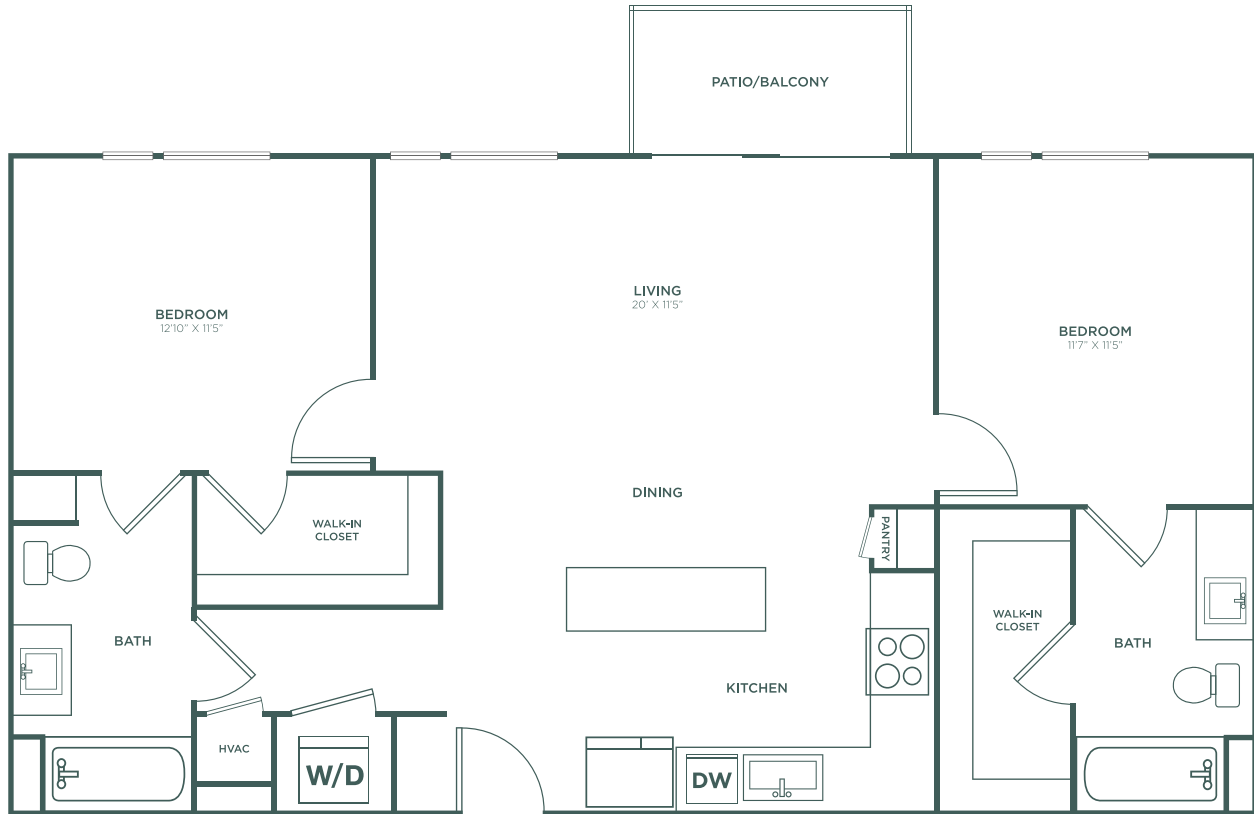

# B3

2 BED / 2 BATH

# 1066

SQ. FT.

801 Sugaree Ave | Austin, TX 78757

512-451-5000 | [www.crestviewcommonsaustin.com](http://www.crestviewcommonsaustin.com)

*All dimensions and square footages are approximate*