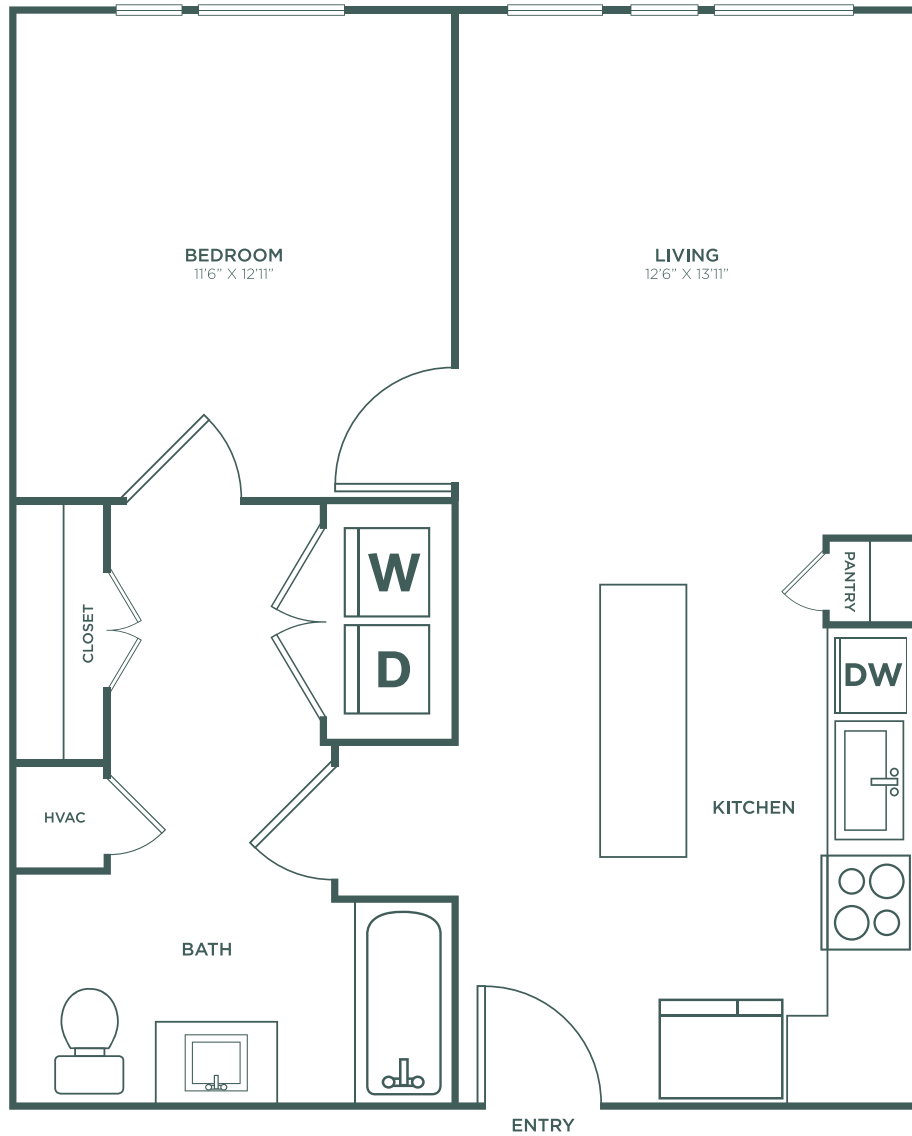

A3HC

1 BED / 1 BATH

700
SQ. FT.

801 Sugaree Ave | Austin, TX 78757

512-451-5000 | www.crestviewcommonsaustin.com

All dimensions and square footages are approximate